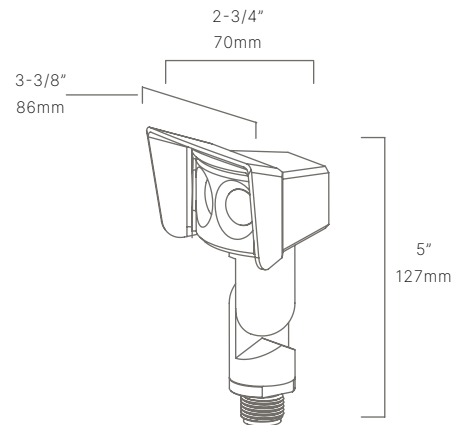

MADE IN USA
WITH DOMESTIC & IMPORTED MATERIALS