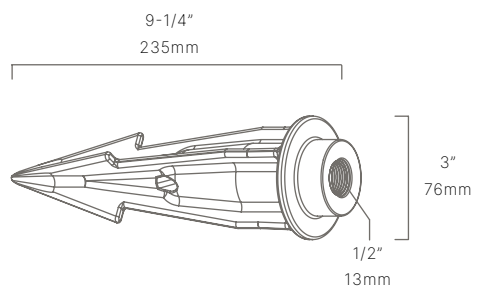

MADE IN USA
WITH DOMESTIC & IMPORTED MATERIALS